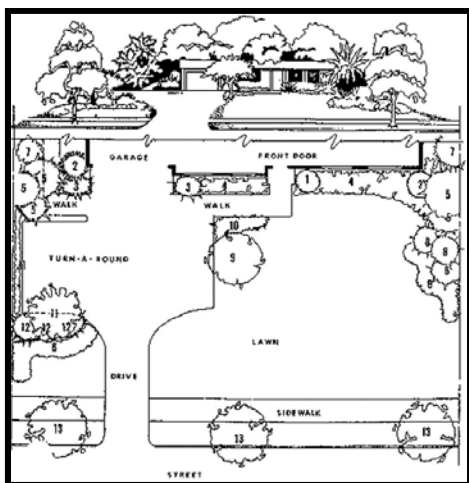

Earth-Kind

Home Landscape School

September 19, 20, 28 & 29, 2011
6:30 p.m.

CAF Air Power Museum, 9600 Wright Dr., Midland Air Terminal

Highlights of *Earth-Kind Home Landscape School*.

- 4-nights of instruction. Plan to attend all nights.
- Personal landscape consultation available at the conclusion of the school.
- Site and landscape analysis. Organizing and developing your landscape for maximum use and pleasure.
- Develop landscape plan and create a visual relationship between your house and your landscape.
- Benefits of good soil preparation, proper design principles, and selection of adaptive plants for West Texas.
- Learn how Earth-Kind practices can assist in conserving water & energy, and reducing fertilizer and pesticide use.
- Receive a complete landscape packet. And much, much more!!
- Cost - \$75 per household (If paid before September 15th) Last registration - \$90 per household
- Space is limited. Early registration is recommended.
- *Call Ector County Extension Office at 432.498.4071 or Midland County Extension Office at 432.686.4700*